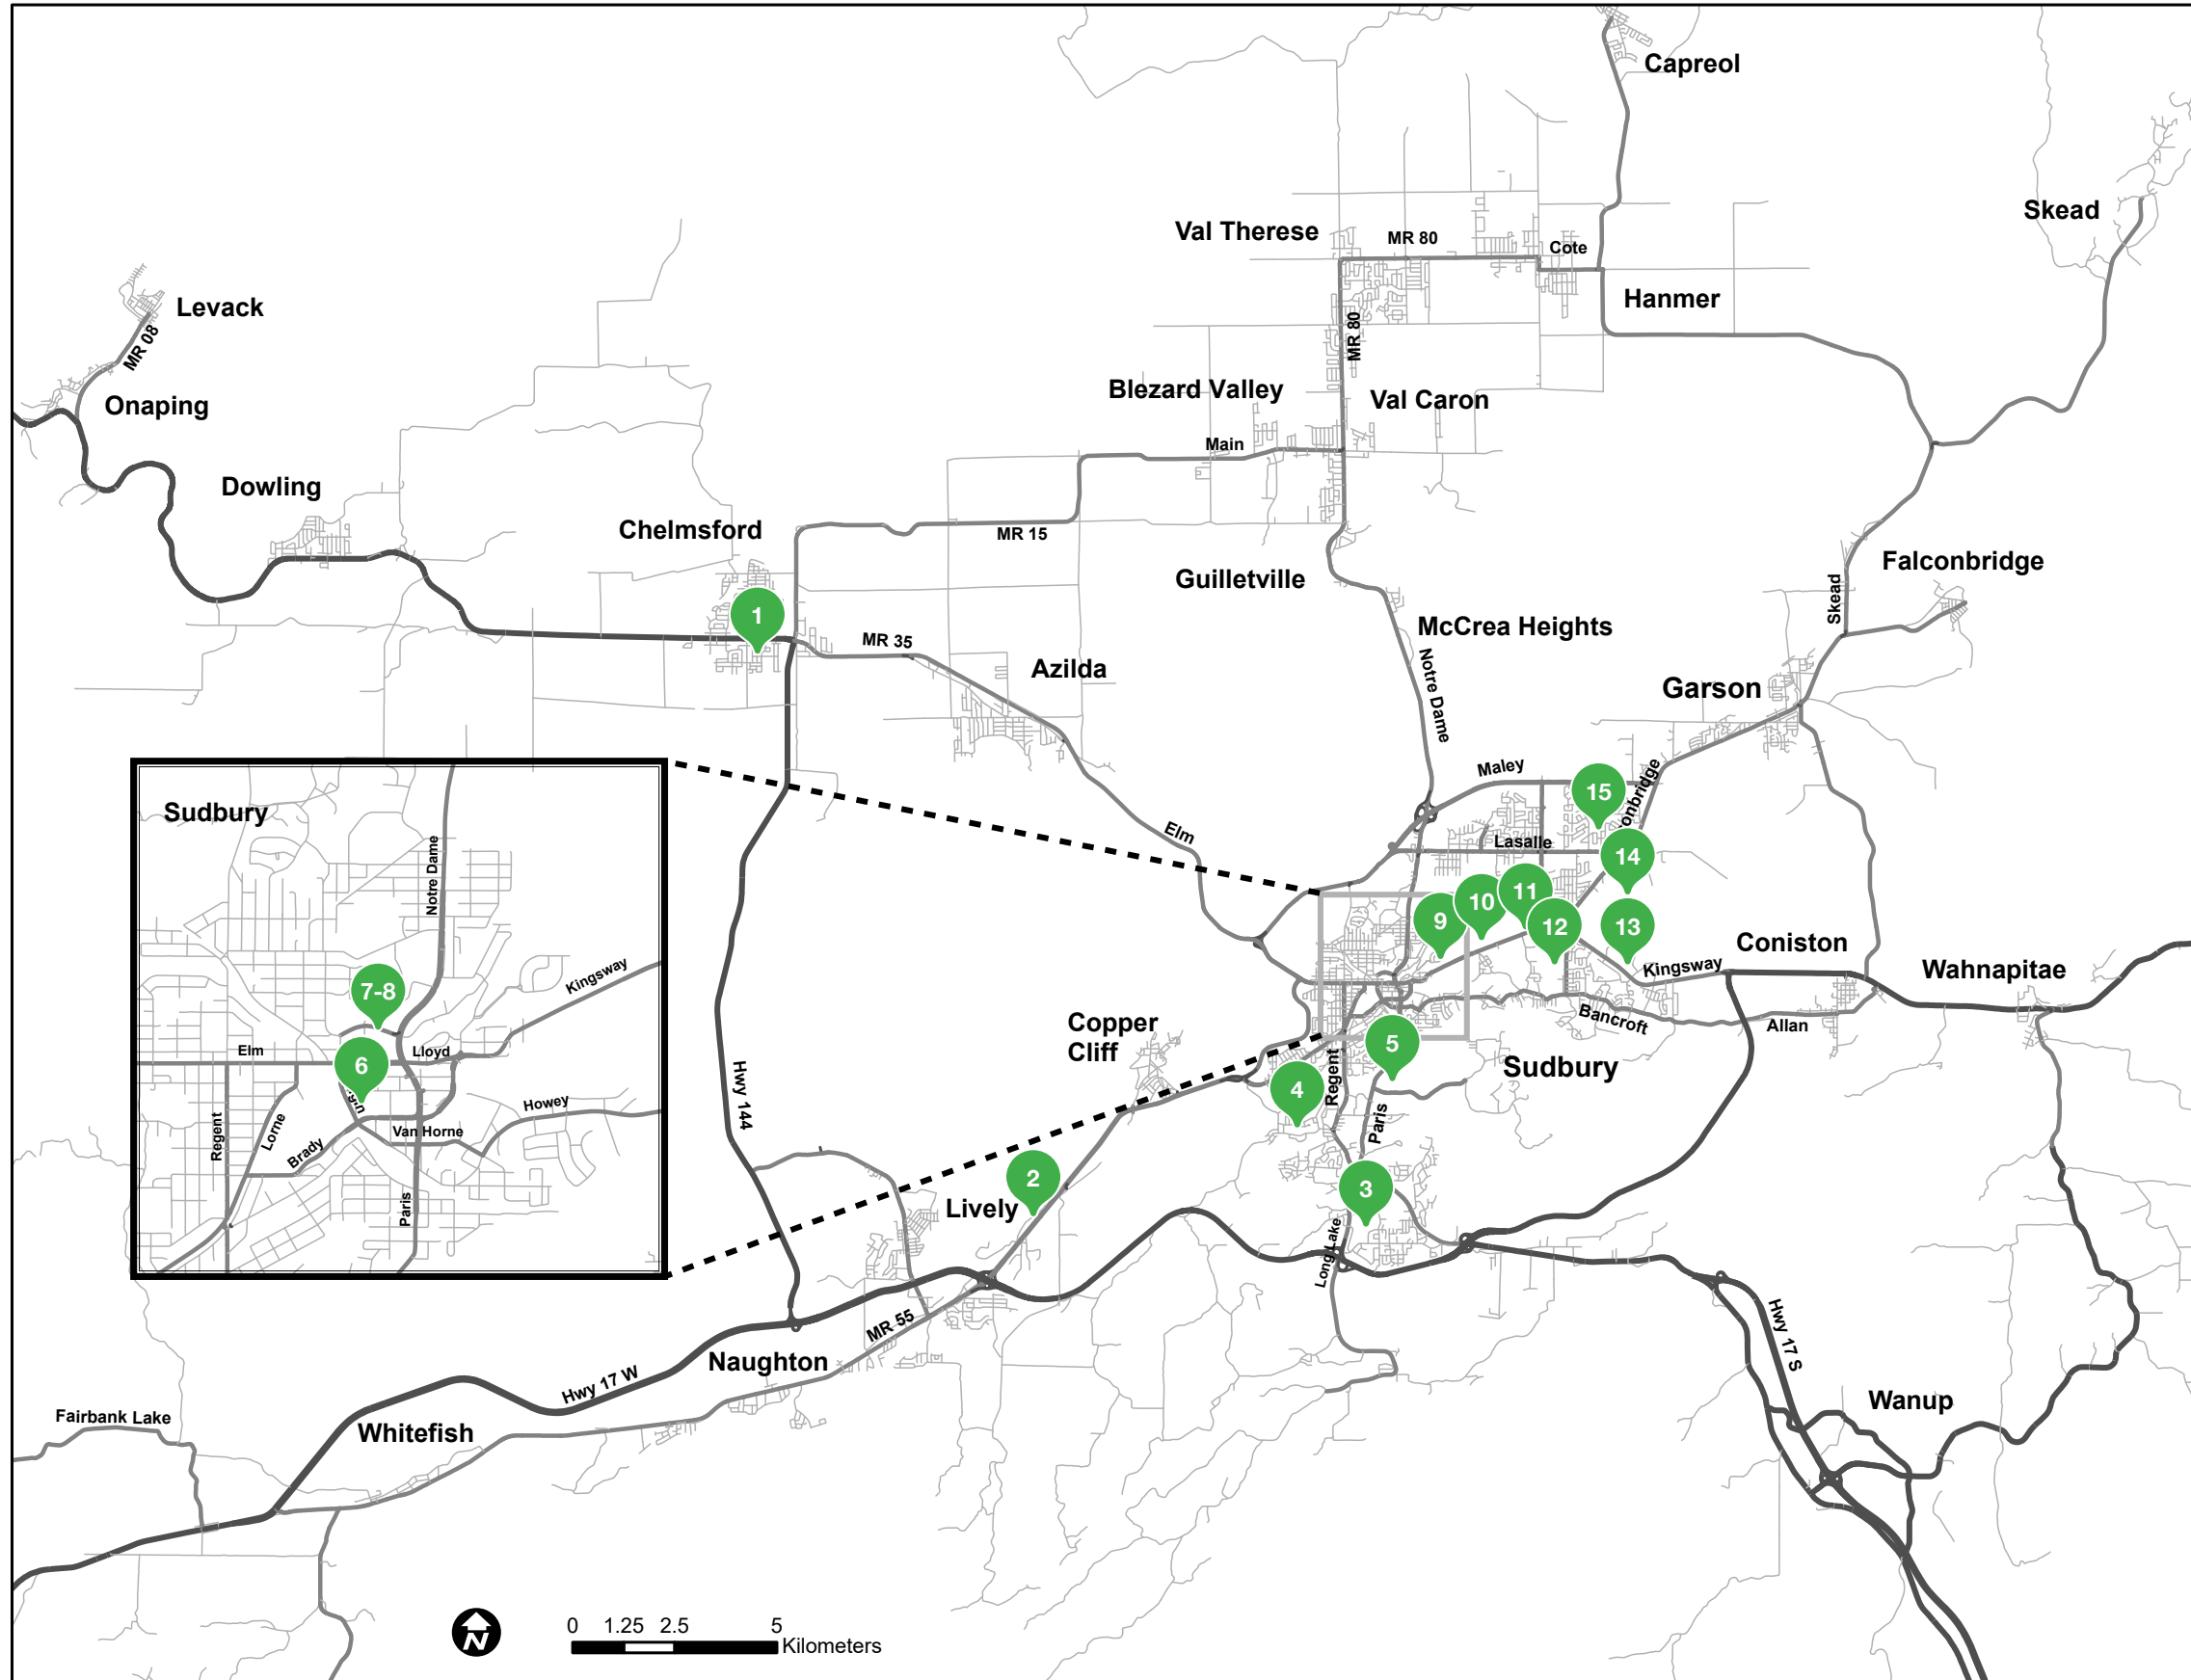

Greater Sudbury EV Charging Stations

Location	Address	Ports
1	The Belanger Ford Lincoln Centre 204 Michael Street, Chelmsford	EV Plug (J1772)
2	Ionic Engineering 95 Mumford Drive, Lively	Tesla Destination Charger
3	Sudbury Supercharger 2416 Long Lake Road, Sudbury	8 150kW Tesla Superchargers
4	Petro-Canada 1810 Regent Street, Sudbury	2 200kW CCS, 2 100kW CHAdeMO
5	Science North 100 Ramsey Lake Road Sudbury	2 EV Plug (J1772)s
6	Quality Inn & Conference Centre 390 Elgin Street, Sudbury	EV Plug (J1772)
7	Rainbow Center - First Floor 40 Elm Street, Sudbury	2 EV Plug (J1772)s
8	Rainbow Center - Rooftop 10 Elm Street, Sudbury	2 EV Plug (J1772)s
9	Palladino BMW 1115 Kingsway Suite A, Sudbury	25kW CCS
10	Sudbury Hyundai 1120 Kingsway, Sudbury	2 EV Plug (J1772)s
11	Skater's Edge Source For Sports 1338 Kingsway #1, Sudbury	3 50kW CCS/ CHAdeMO
12	Cambrian Ford 1615 Kingsway, Sudbury	2 EV Plug (J1772)s
13	Mid North Mitsubishi 2100 Kingsway, Sudbury	3 EV Plug (J1772)s
14	Laurentian Chrysler Dodge Jeep RAM 410 Falconbridge Road #4, Sudbury	EV Plug (J1772)
15	Tru-Nor Truck Centre 1035 Falconbridge Road, Sudbury	EV Plug (J1772)

This map represents public electric vehicle charging locations within Greater Sudbury, based on information from PlugShare (plugshare.com). Charging locations were current as of time of last printing. For more details and to check for new locations, visit evsociety.ca/sudbury.